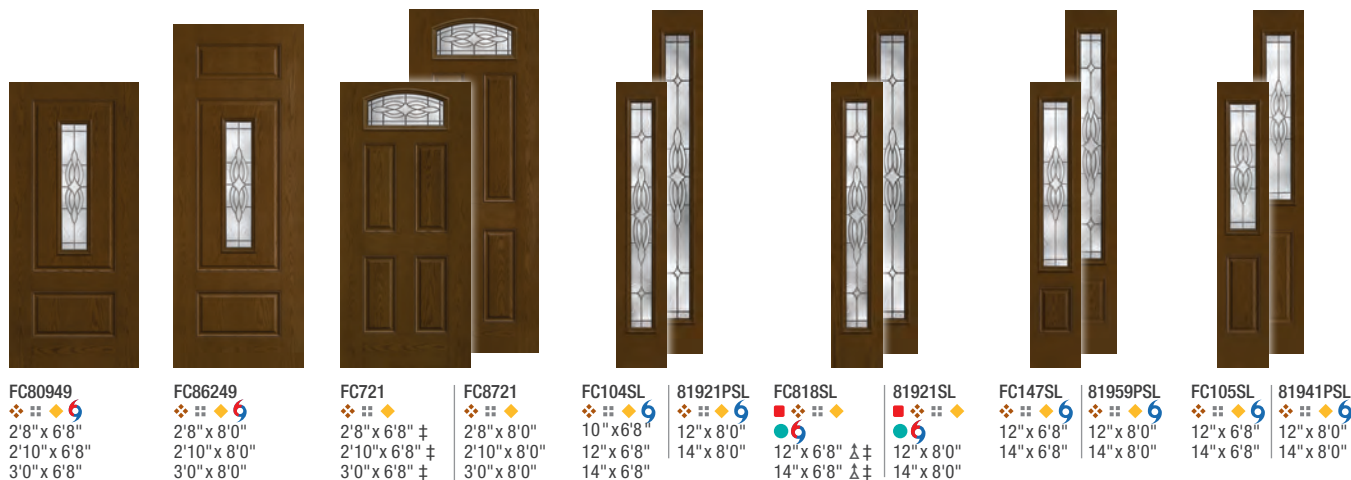

Wellesley™ *Continued*