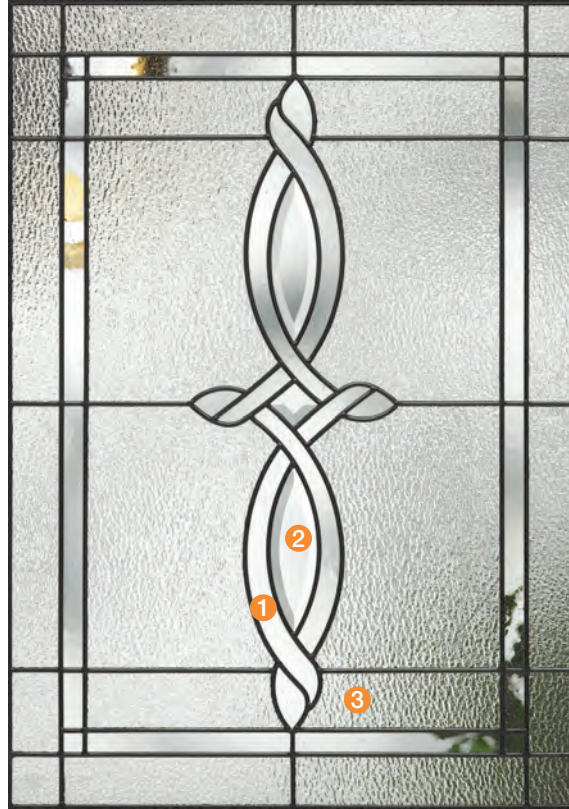

Longford™

The traditional design of Longford integrates a hint of a Celtic knot with ① seeded glass, ② clear bevels, ③ granite glass and coming. A timeless design ideal for entries where modest privacy is desired.

Available in:
Mahogany Collection™
Rustic Collection™
Canvas Collection.

1 8 10
Glass Privacy Rating

Black Nickel