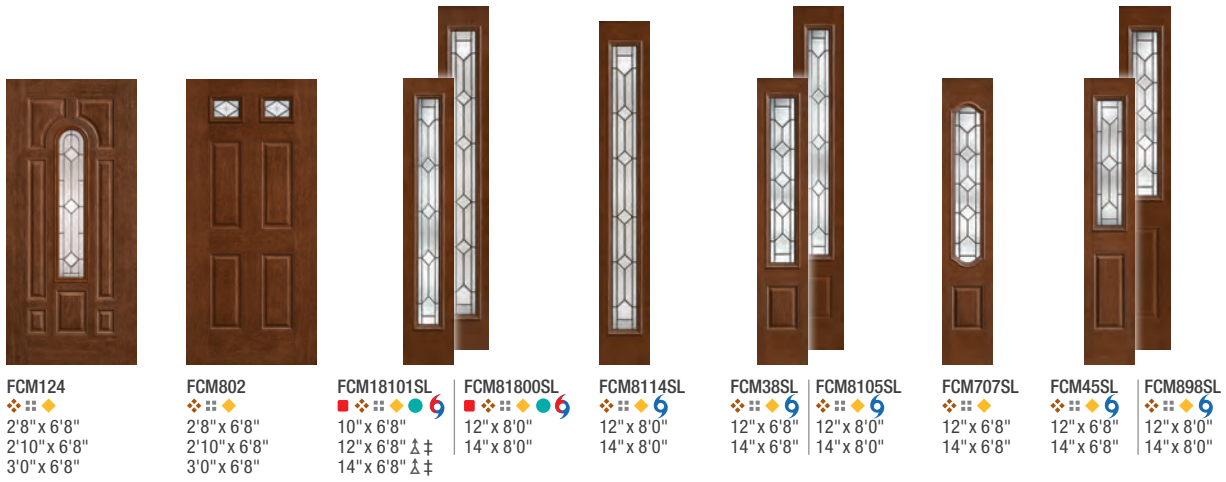

- ⊕ WBDR / HVHZ Options
- △ 6'6" Height Available  
(8'0" only in 14")
- ‡ 7'0" Height Available

- Features Key**
- No Stile Lines

**Crystalline™** *Continued*

<b>FCM124</b> ❖ ❖ ❖ ❖ 2'8" x 6'8" 2'10" x 6'8" 3'0" x 6'8"	<b>FCM802</b> ❖ ❖ ❖ ❖ 2'8" x 6'8" 2'10" x 6'8" 3'0" x 6'8"	<b>FCM18101SL</b> ❖ ❖ ❖ ❖ ❖ ❖ 10" x 6'8" 12" x 6'8" † ‡ 14" x 6'8" † ‡	<b>FCM81800SL</b> ❖ ❖ ❖ ❖ ❖ ❖ 12" x 8'0" 14" x 8'0"	<b>FCM8114SL</b> ❖ ❖ ❖ ❖ ❖ 12" x 8'0" 14" x 8'0"	<b>FCM38SL</b> ❖ ❖ ❖ ❖ ❖ 12" x 6'8" 14" x 6'8"	<b>FCM8105SL</b> ❖ ❖ ❖ ❖ ❖ 12" x 8'0" 14" x 8'0"	<b>FCM707SL</b> ❖ ❖ ❖ ❖ ❖ 12" x 6'8" 14" x 6'8"	<b>FCM45SL</b> ❖ ❖ ❖ ❖ ❖ 12" x 6'8" 14" x 6'8"	<b>FCM898SL</b> ❖ ❖ ❖ ❖ ❖ 12" x 8'0" 14" x 8'0"
--	--	--	--	---	---	---	--	---	--