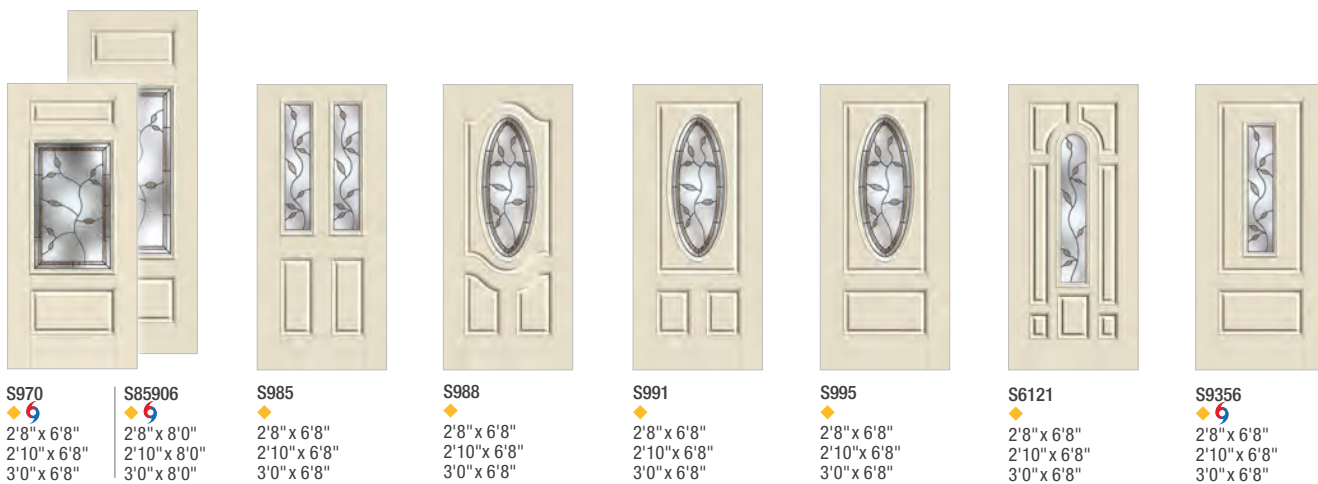

S6121
◆
2'8" x 6'8"
2'10" x 6'8"
3'0" x 6'8"

S9356
◆ 6
2'8" x 6'8"
2'10" x 6'8"
3'0" x 6'8"