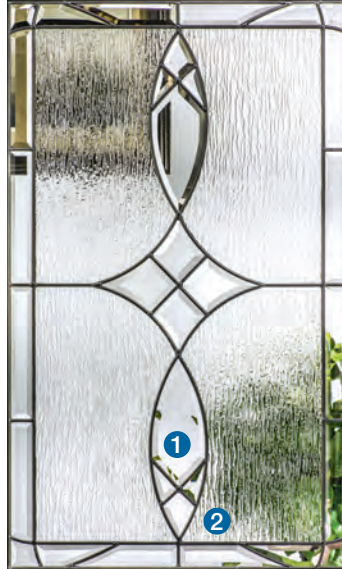

Decorative & Specialty Glass Designs

Blackstone® Page 123

Traditional English design meets
1 clear curved bevels, **2** rainglass
and coming to create the distinctive
styling of Blackstone. Entries get
the best of both privacy and
simple refinement.

Black Nickel