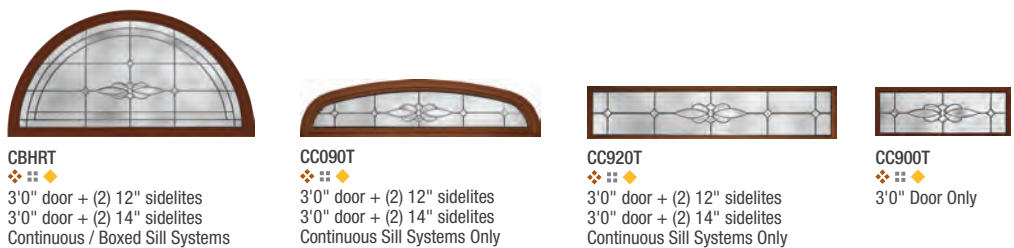

Cambridge™

CBHRT
◆ ■ ■ ◆
3'0" door + (2) 12" sidelites
3'0" door + (2) 14" sidelites
Continuous / Boxed Sill Systems

CC090T
◆ ■ ■ ◆
3'0" door + (2) 12" sidelites
3'0" door + (2) 14" sidelites
Continuous Sill Systems Only

CC920T
◆ ■ ■ ◆
3'0" door + (2) 12" sidelites
3'0" door + (2) 14" sidelites
Continuous Sill Systems Only

CC900T
◆ ■ ■ ◆
3'0" Door Only

Options Key

- Brass Caming (1A)
- ■ Brushed Nickel Caming (1C)
- Black Nickel Caming (1D)

Features Key

- ▲ Flush-Glazed Glass (FG)
- ✗ Wrought Iron (1W)