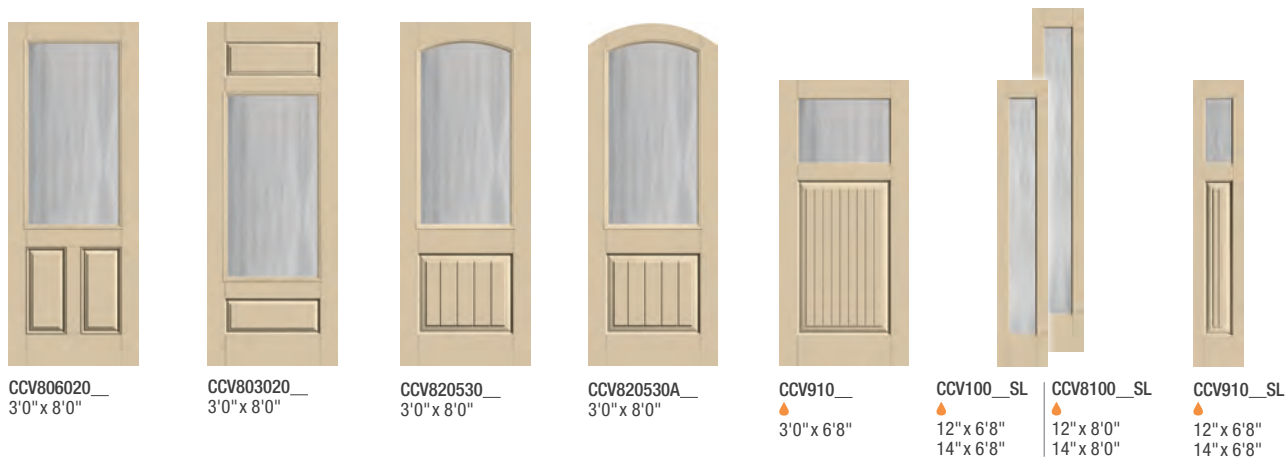

Privacy & Textured Glass

Privacy & Textured Glass Options

Add the code to the blank in the style number for the desired door and glass combination. For details on glass options, see pages 39–41.

XJ = Chinchilla Glass
XR = Rainglass

XN = Granite Glass
XC = Chord Glass