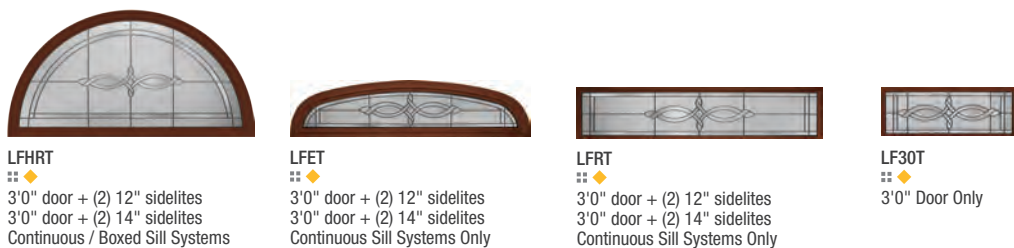

Longford™

LFHRT
■ ■ ◆
3'0" door + (2) 12" sidelites
3'0" door + (2) 14" sidelites
Continuous / Boxed Sill Systems

LFET
■ ■ ◆
3'0" door + (2) 12" sidelites
3'0" door + (2) 14" sidelites
Continuous Sill Systems Only

LFRT
■ ■ ◆
3'0" door + (2) 12" sidelites
3'0" door + (2) 14" sidelites
Continuous Sill Systems Only

LF30T
■ ■ ◆
3'0" Door Only