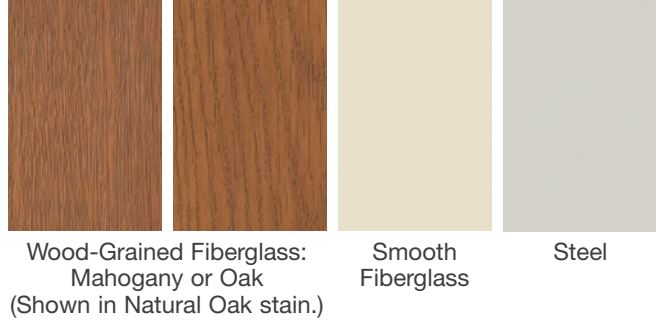

2 Choose a MATERIAL.

Each style is available in any of these material choices.

3 Select a GLASS.

Find an available glass design to complete the statement you want to make.