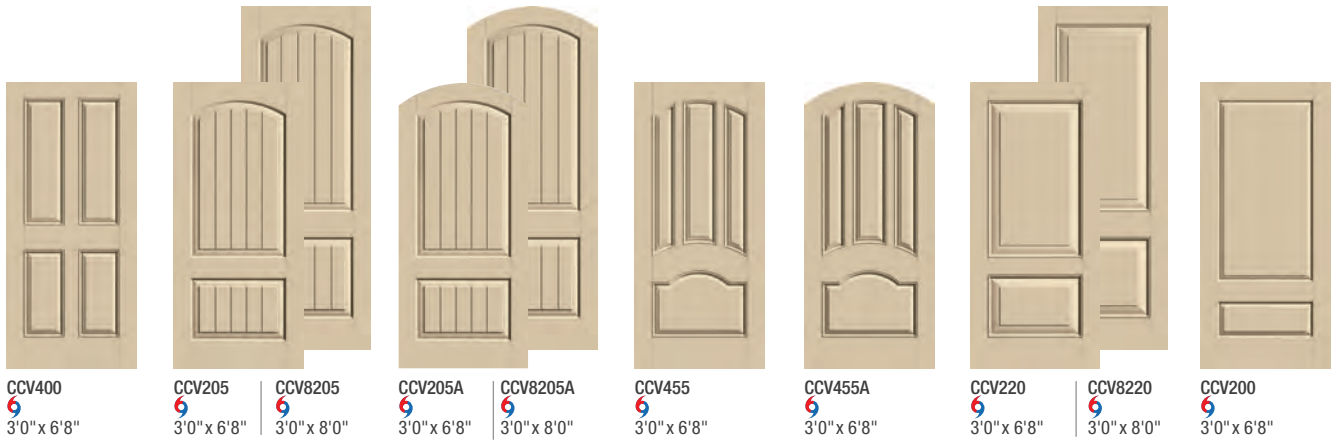

Solid Panel