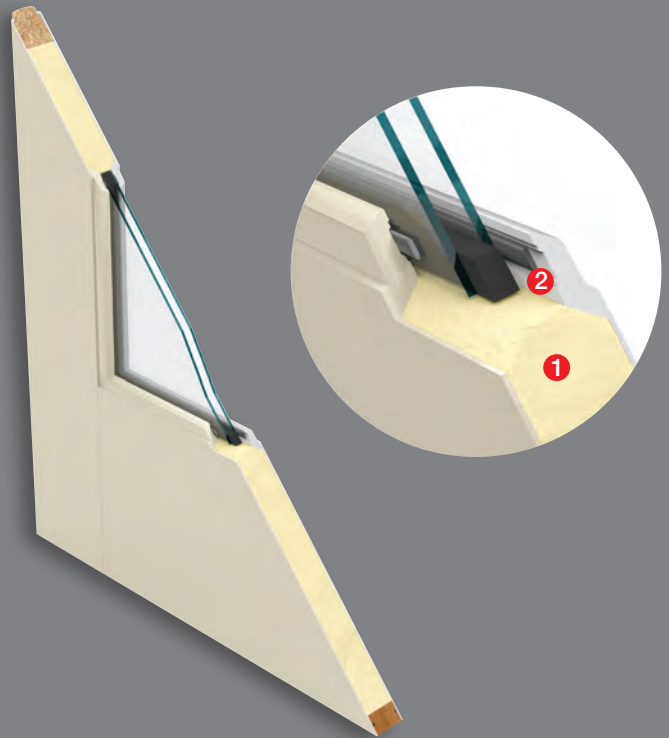

Long-Term Performance

Glass built directly into the door during manufacturing offers long-term performance. The 1 polyurethane foam core surrounds the glass, helping to provide durability and strength, and a 2 dual adhesive weather seal provides high-performance protection inside and out.

16% Wider Daylight Opening***

Let in more natural light with up to a 16% increase in visible glass area.

Seamless, Clean Lines

Factory-built, seamless construction eliminates the need for a lite frame and screw plugs.

Authentic Wood Door Appeal

Features true flush-glazed construction, crafted with attention to detail that replicates traditional wood door construction.

Available in privacy and textured glass, as well as divided lites, Low-E and clear glass. Look for the (🔥) icon.

Flush-Glazed Fiberglass Door Replacement Rider

Provides protection in case of accidental glass breakage during residential and multi-family construction or installation. Therma-Tru will replace the flush-glazed fiberglass door and glass.

***Compared to conventional lite frames.
Note: See your Therma-Tru seller or visit www.thermatru.com for details on limited warranties and exclusions, and Rider.