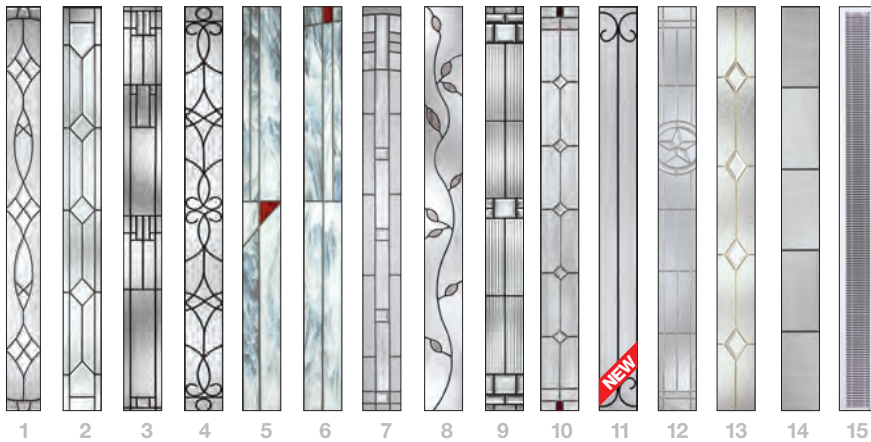

Decorative Glass

Available for Línea.

Available for Ari.

- 1 Blackstone™
- 2 Crystalline™
- 3 Sedona™
- 4 Salinas™
- 5 Element (Left)™
- 6 Element (Right)™
- 7 Maple Park™
- 8 Avonlea™
- 9 Saratoga™
- 10 Arden™
- 11 **NEW** Riserva™
- 12 Texas Star™
- 13 Crystal Diamonds™
- 14 Axis™
- 15 Internal Blinds™

Available for Echo.

4 Then select a FRAME.

Choose the flat profile for modern appeal or scrolled profile for vintage style.