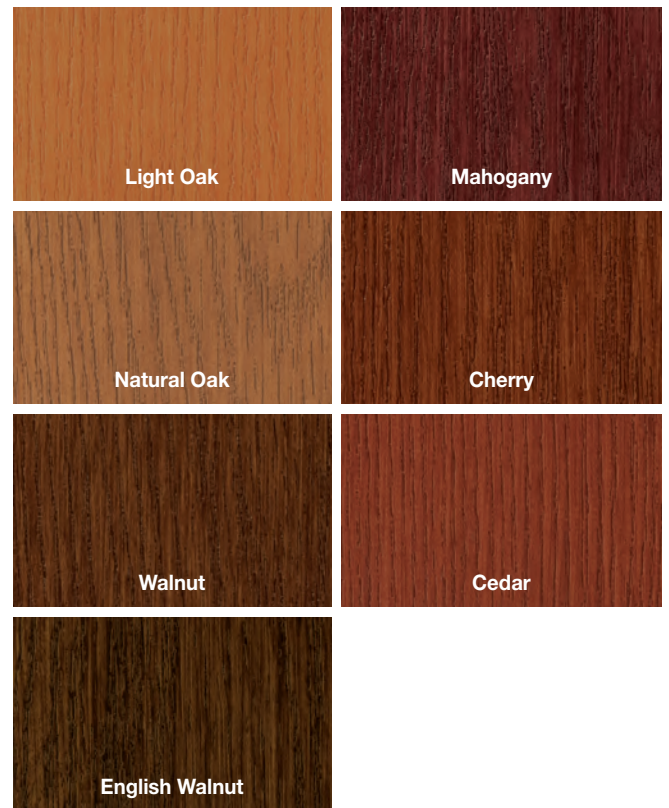

Fiber-Classic® Oak Collection™