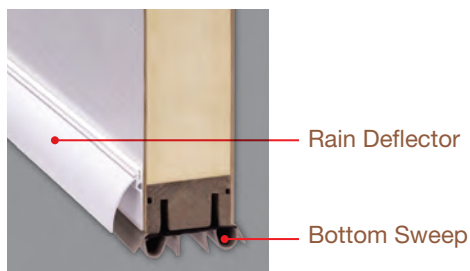

Bottom of door; exterior view.