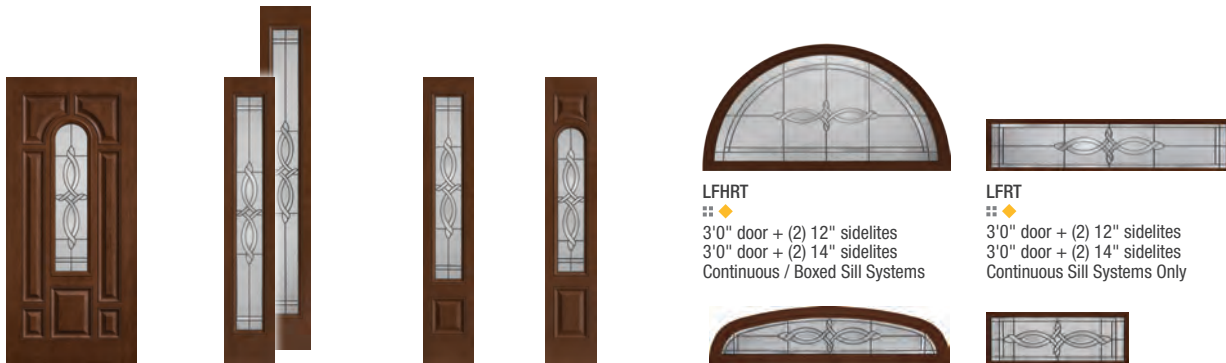

CCM803
♦ ♦ ♦
3'0" x 6'8"

CCM3403SL
♦ ♦ ♦ ♦ ♦
12" x 6'8"
14" x 6'8"

CCM8001SL
♦ ♦ ♦ ♦ ♦
12" x 8'0"
14" x 8'0"

CCM3303SL
♦ ♦ ♦ ♦ ♦
10" x 6'8"
12" x 6'8"
14" x 6'8"

CCM3503SL
♦ ♦ ♦ ♦ ♦
12" x 6'8"
14" x 6'8"

LFHRT
♦ ♦ ♦
3'0" door + (2) 12" sidelites
3'0" door + (2) 14" sidelites
Continuous / Boxed Sill Systems

LFRT
♦ ♦ ♦
3'0" door + (2) 12" sidelites
3'0" door + (2) 14" sidelites
Continuous Sill Systems Only

LFET
♦ ♦ ♦
3'0" door + (2) 12" sidelites
3'0" door + (2) 14" sidelites
Continuous Sill Systems Only

LF30T
♦ ♦ ♦
3'0" Door Only