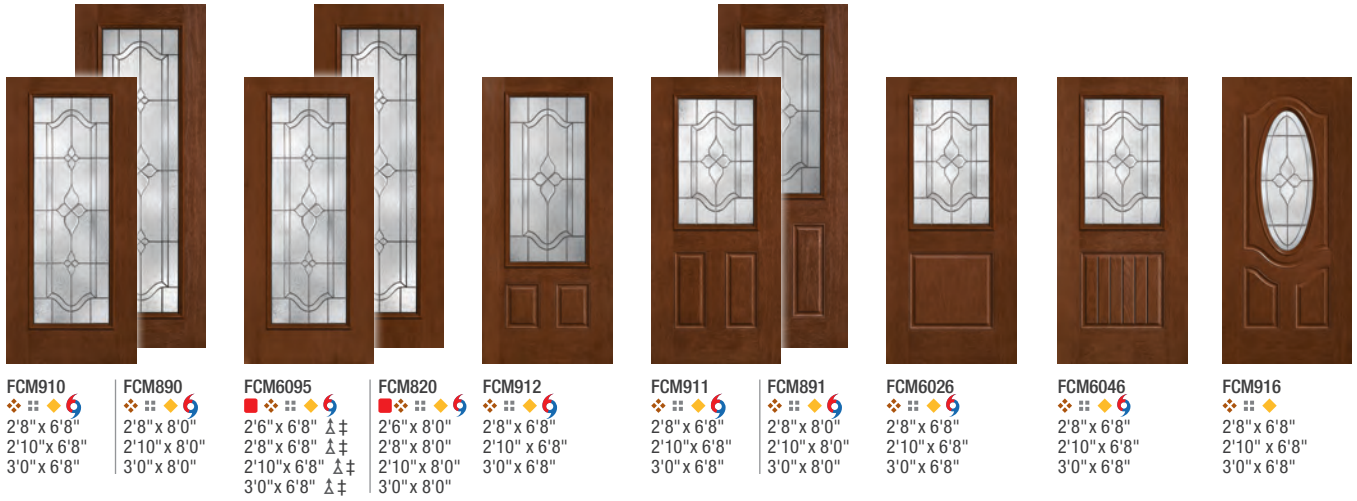

Concorde™

Fiber-Classic® Mahogany