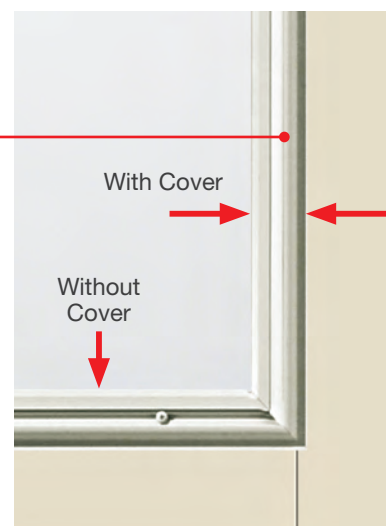

### Impact Lip-Lite Frame

Features durable, paintable aluminum construction.

An attractive scrolled profile gives a thin, sleek appearance and a screw channel cover helps hide unsightly screws.