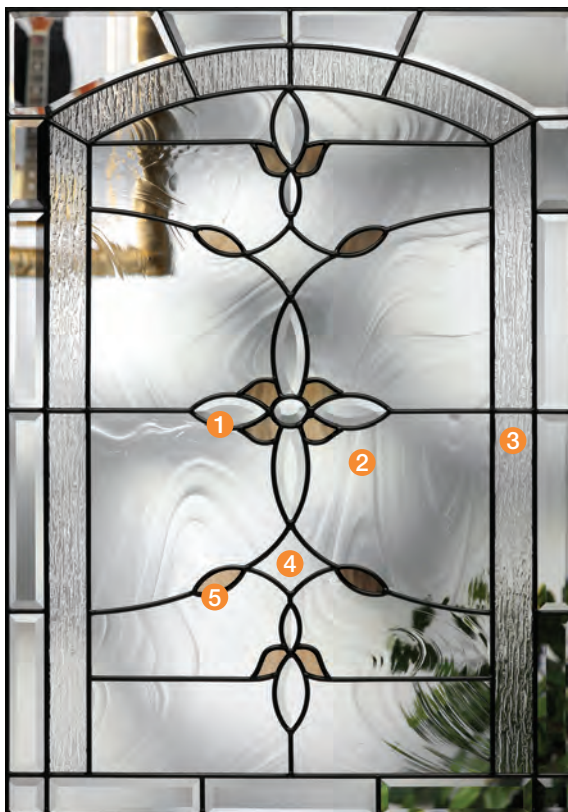

Bella™

As its name suggests, Bella's design is delicate and appealing, bringing together ① clear bevels, ② clear baroque glass, ③ rainglass, ④ seeded glass, ⑤ bronze waterglass and coming.

Available in:
Mahogany Collection™
Rustic Collection™
Oak Collection™
Canvas Collection.

Black Nickel