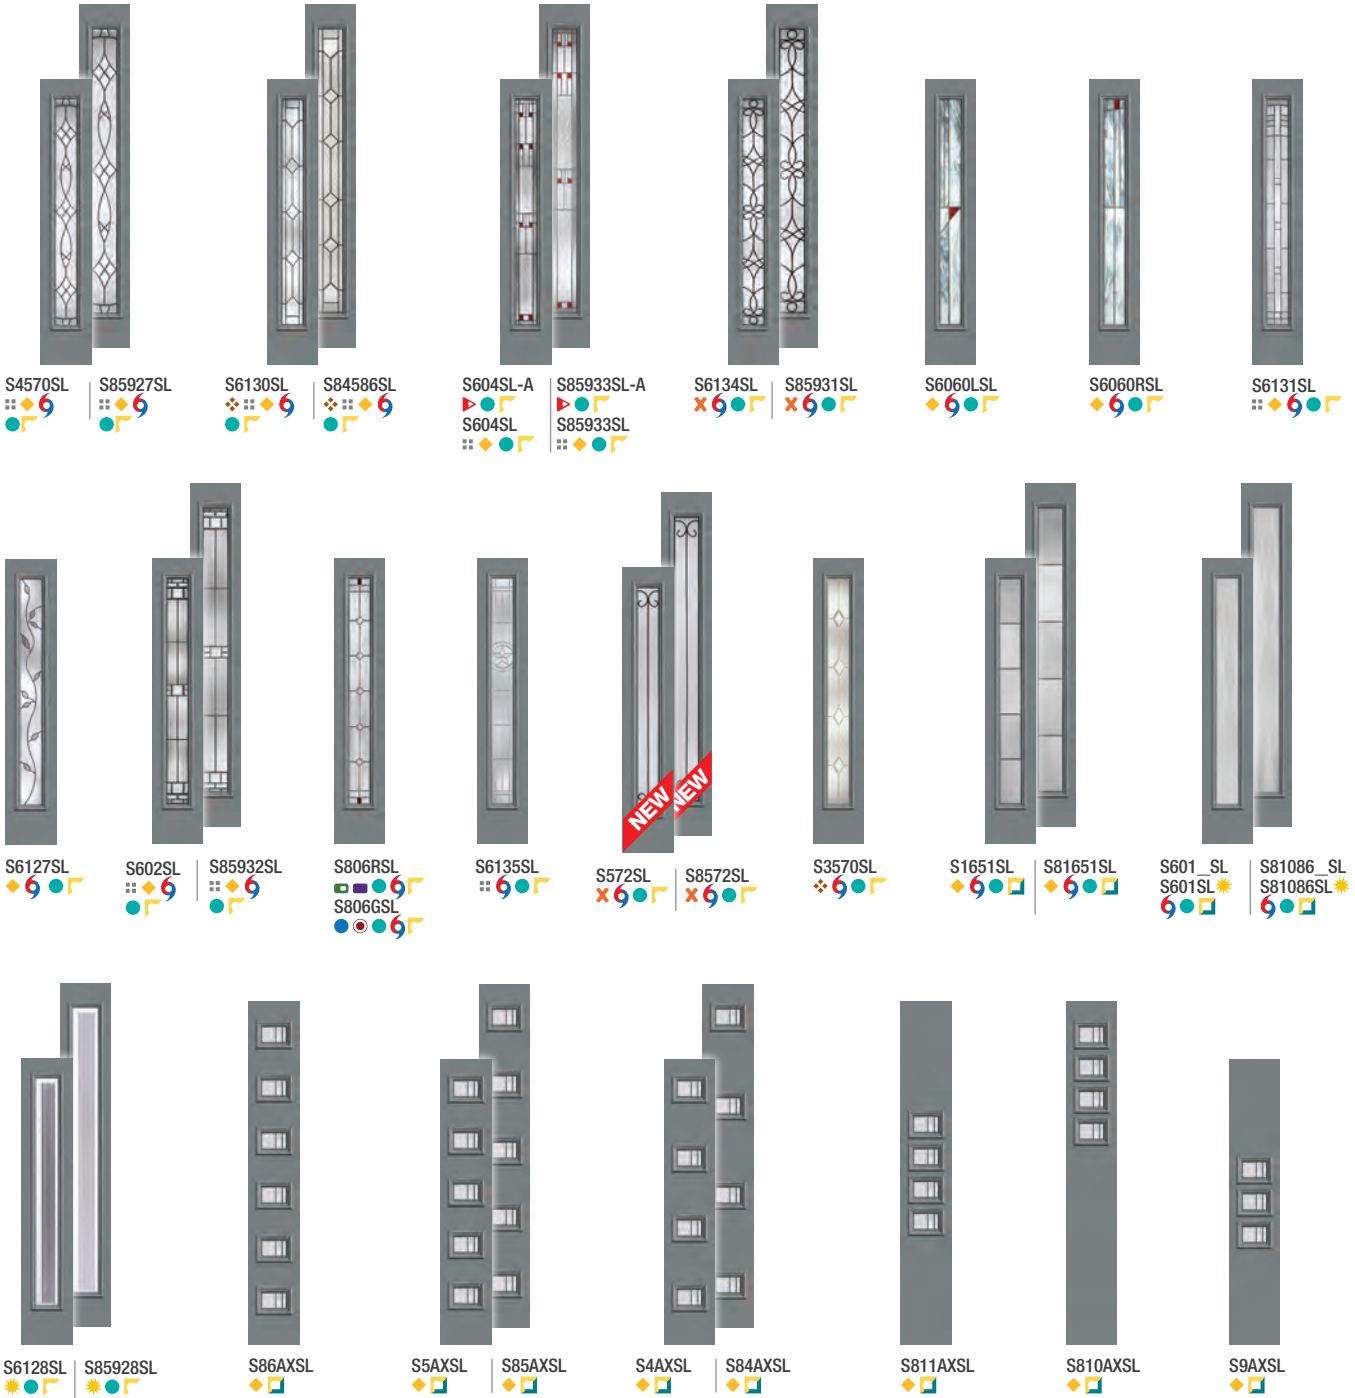

Sidelites

Note: Product images show exterior side of door.

Sidelites *Continue on next page.*

Privacy & Textured Glass Options

Add the code to the blank in the style number for the desired door and glass combination. For details on glass options, see page 234.

XE = **NEW** Satin Etch Glass
XJ = Chinchilla Glass

XR = Rainglass
XN = Granite Glass

XC = Chord Glass

Options Key

- Brass Caming (1A)
- Brushed Nickel Caming (1D)
- Black Nickel Caming (1D)
- Red Waterglass / Brushed Nickel Caming (1C)
- Red Waterglass / Black Nickel Caming (1D)
- Granite Glass / Brushed Nickel Caming (1C)
- Granite Glass / Black Nickel Caming (1D)

- Vented Sidelite (No Impact)
  (6'8" & 8'0" in 14")
  (6'8" full-lite only in 12")
- WBDR / HVHZ Options
- **NEW** Flat Lite Frame*
- Scrolled Lite Frame

Features Key

- Art Glass / Black Nickel Caming (1D)
- ✕ Wrought Iron (1W)
- ☀ Low-E Glass (LE)