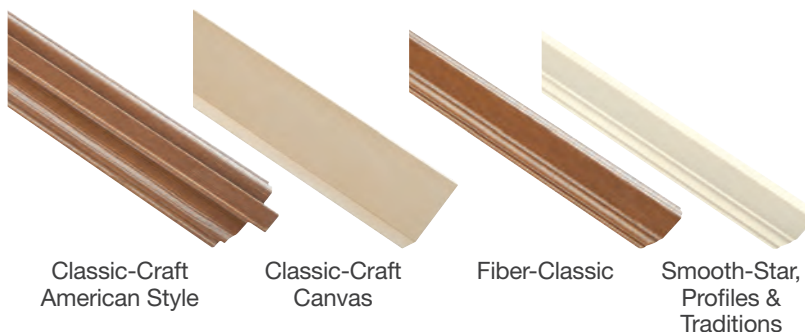

Wood-Grained & Smooth-Textured Simulated Divided Lite (SDL) Bar Options