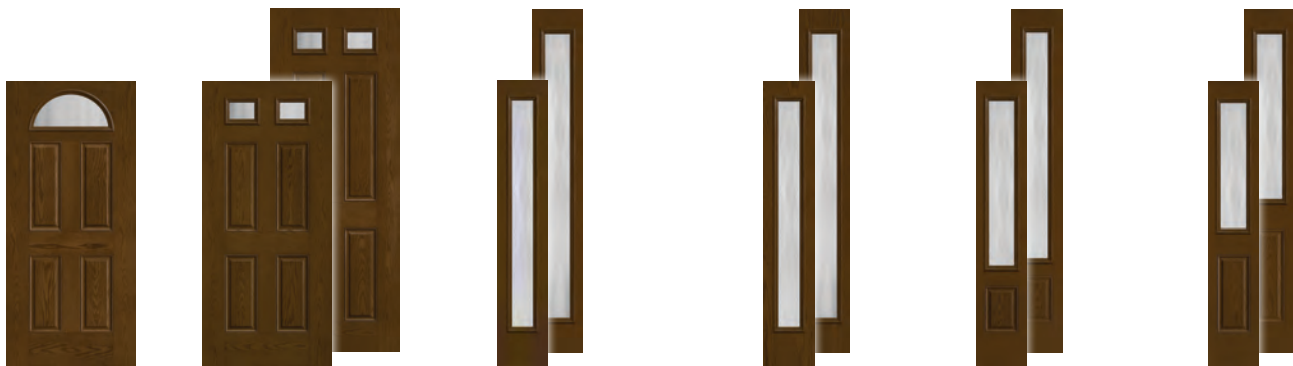

FC803_ 2'8" x 6'8" 2'8" x 6'8" 2'10" x 6'8" 3'0" x 6'8"	FC61_ 2'6" x 6'8" ‡ 2'8" x 6'8" ‡ 2'10" x 6'8" ‡ 3'0" x 6'8" ‡	FC861_ 2'8" x 8'0" 2'10" x 8'0" 3'0" x 8'0"	FC47_SL 6 10" x 6'8" 12" x 6'8" 14" x 6'8"	81200P_SL 6 12" x 8'0" 14" x 8'0"	12101_SL ■ 6 12" x 6'8" ‡ ‡ 14" x 6'8" ‡ ‡	81200_SL ■ 6 12" x 8'0" 14" x 8'0"	FC32_SL 6 12" x 6'8" 14" x 6'8"	81943P_SL 6 12" x 8'0" 14" x 8'0"	FC48_SL 6 12" x 6'8" 14" x 6'8"	81929P_SL 6 12" x 8'0" 14" x 8'0"