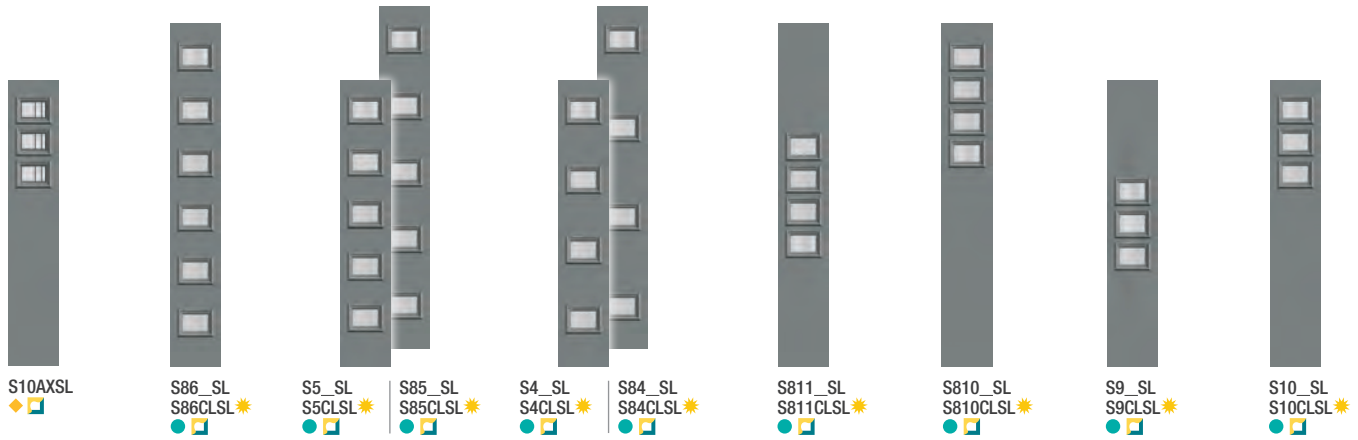

Sidelites *Continued*

Note: Product images show exterior side of door.

			It's your decision, by design. Select a look for the door and sidelites. Choose a material. Find an available glass design and frame to complete the statement. Stain or paint it any color. Explore all the possible combinations at www.thermatru.com/pulse.
Wood-Grained Fiberglass: Mahogany or Oak (Shown in Natural Oak stain.)	Smooth Fiberglass	Steel	

Options Key

- Black Nickel Caming (1D)
- Vented Sidelite (No Impact)
  (6'8" & 8'0" in 14")
  (6'8" full-lite only in 12")
- └ NEW Flat Lite Frame*
- └ Scrolled Lite Frame

Features Key

- ☀ Low-E Glass (LE)

Privacy & Textured Glass Options

Add the code to the blank in the style number for the desired door and glass combination. For details on glass options, see page 234.

- XE = NEW Satin Etch Glass
- XN = Granite Glass
- XJ = Chinchilla Glass
- XC = Chord Glass
- XR = Rainglass

Note: Door and sidelite styles shown in smooth fiberglass with scrolled lite frame. To see styles in other material choices, go to www.thermatru.com/pulse.

*Not recommended for use behind storm doors or to be painted dark colors, if exposed to direct sunlight. Note: See page 273 for important product details that may help with your purchase decision.

Top: Pulse Echo, Low-E Glass with Scrolled Lite Frame, Door – S85CL
Right Page: Pulse Linea, Sedona Glass with Scrolled Lite Frame, Doors – S1SN