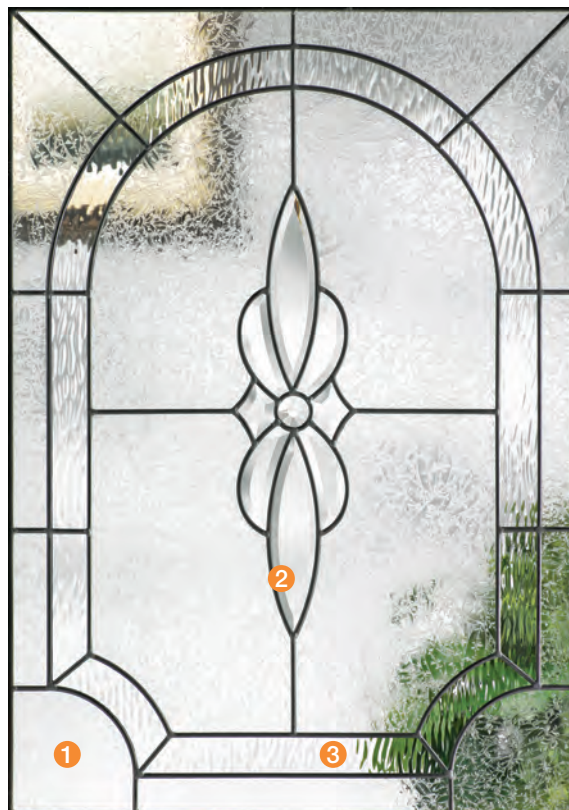

Cambridge™

Ornate and enchanting, Cambridge exhibits a traditional 19th century-inspired elegance with modest privacy using ① glue chip glass, ② clear curved bevels, ③ double waterglass and coming.

Available in:
Rustic Collection™
Oak Collection™
Canvas Collection.

1 8 10
Glass Privacy Rating

Black Nickel