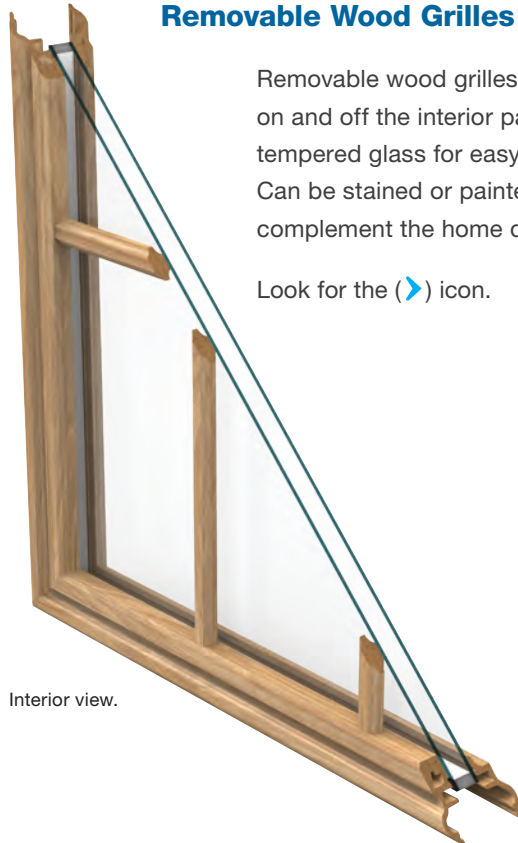

### Removable Wood Grilles

Removable wood grilles snap on and off the interior pane of tempered glass for easy cleaning. Can be stained or painted to complement the home décor.

Look for the (  ) icon.

Interior view.