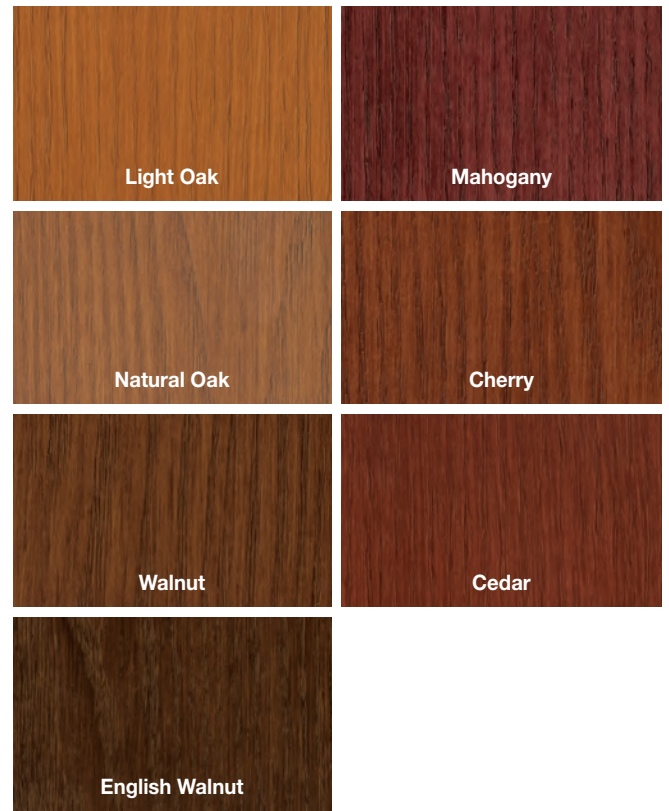

Classic-Craft® Oak Collection™