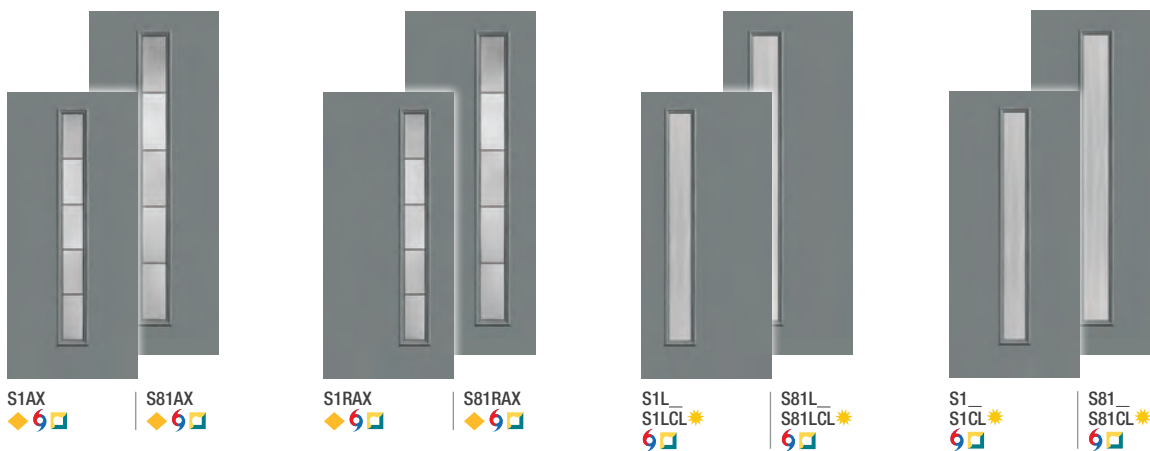

Línea *Continues on next page.*

It's your decision, by design.

Select a look for the door and sidelites. Choose a material. Find an available glass design and frame to complete the statement. Stain or paint it any color. Explore all the possible combinations at www.thermatru.com/pulse.

Wood-Grained Fiberglass: Mahogany or Oak (Shown in Natural Oak stain.)	Smooth Fiberglass	Steel

Privacy & Textured Glass Options

Add the code to the blank in the style number for the desired door and glass combination. For details on glass options, see page 234.

XE = NEW Satin Etch Glass
XR = Rainglass
XC = Chord Glass
XJ = Chinchilla Glass
XN = Granite Glass

Options Key

- 6 Brass Caming (1A)
- 6 Brushed Nickel Caming (1C)
- 6 Black Nickel Caming (1D)
- 6 Red Waterglass / Brushed Nickel Caming (1C)
- 6 Granite Glass / Black Nickel Caming (1D)
- 6 WBDP / HVHZ Options
- 6 NEW Flat Lite Frame*
- 6 Scrolled Lite Frame

Features Key

- X Wrought Iron (1W)
- Low-E Glass (LE)