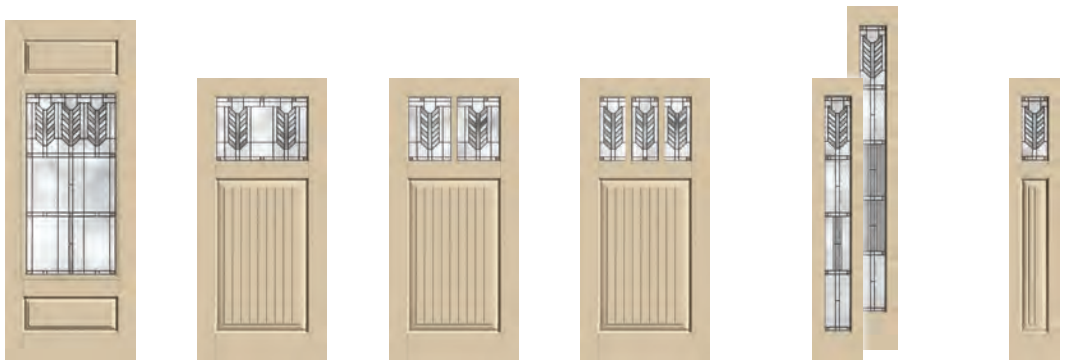

CCV89815 ◆ 3'0" x 8'0"	CCV912 ◆◆ 3'0" x 6'8"	CCV922 ◆◆◆ 3'0" x 6'8"	CCV932 ◆◆◆ 3'0" x 6'8"	CCV912SL ◆◆◆ 12" x 6'8" 14" x 6'8"	CCV8112SL ◆◆◆ 12" x 8'0" 14" x 8'0"	CCV9012SL ◆◆◆ 12" x 6'8" 14" x 6'8"