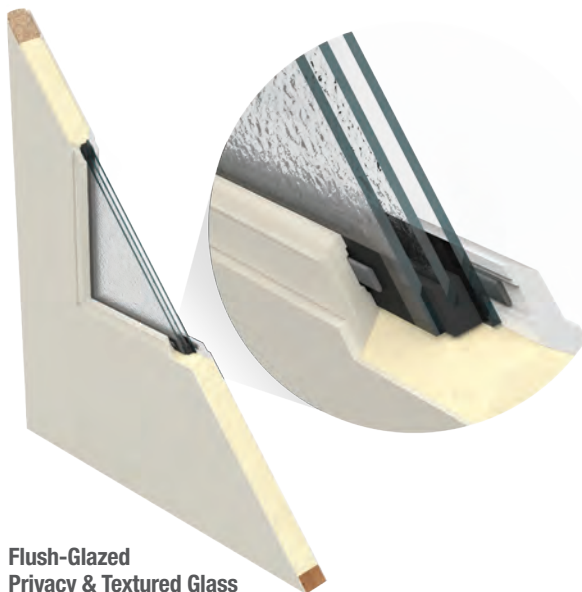

Flush-Glazed
Privacy & Textured Glass

Note: See your Therma-Tru seller or visit www.thermatru.com for details on limited warranties and exclusions, and Rider.

Top: Smooth-Star, Chord Glass with SDLs, Door – S82112XC, ©TheHouseDesigners.com