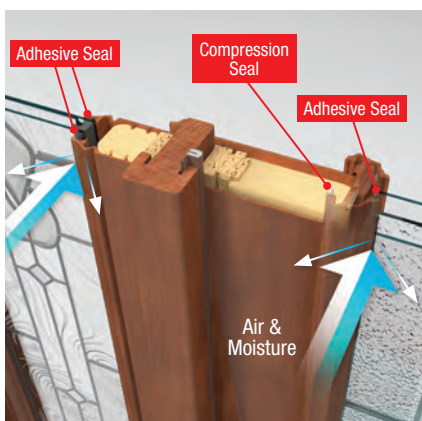

6 Lip-lite frame (shown right) features a **compression seal** against weather on the outside of the **door** and an **adhesive seal** against weather on the outside of the **glass**. **Flush-glazed glass** (shown left) is built directly into the door without a Lip-lite frame, featuring a **high-performance adhesive weather seal** inside and out.

A Complete Door System

More than beautiful doors and glass; a complete door system includes the components used to assemble it. We manufacture or specify every aspect of a complete door system. The Therma-Tru® genuine components shown here are our premium options for long-lasting durability.

Inswing and outswing composite sills resist rotting and insects. Inswing adjustable sills help to maintain a tight seal over time.

Increased engagement between door and frame enhances stability and the homeowner's sense of security.

(Highly recommended for 8'0" and double fiberglass doors. Not recommended for steel doors.)

A dual-bulb, dual-fin design helps maintain tight contact with adjustable sill caps and creates added barriers against moisture.

Hinges with ball bearings protecting each hinge pivot, or "knuckle", offer added support and stability.

(Recommended for Classic-Craft doors, 8'0" doors, doors with glass, and Impact- and Fire-rated fiberglass doors.)

Innovative options include our patented jamb assembly, featuring the 7-shape corner seal pad which creates an air pocket that helps prevent a vacuum from wicking moisture up the weatherstrip.

Check with your Therma-Tru seller for options to complete the door system, including rot-resistant brickmould, jambs, mullions and coil cladding manufactured to our specifications.

Resilient design compresses when closed and springs back when open, protected by a durable jacket, for long-lasting sealing power.

For more, including these additional component options, see pages 256-265:

Sill Pans ❖, Rain Protection ❖, Strike Plate and Astragals ❖.

Tru-Defense: The Ultimate Protection

Therma-Tru fiberglass doors are available with our exclusive Tru-Defense. system as an option. It integrates specific components engineered and tested to deliver outstanding protection in all kinds of weather conditions. And it's backed by a Warranty Rider that provides for cash reimbursement that may be used toward secondary damage to flooring and trim, and the labor to make repairs if water infiltration occurs.* Look for the (❖) icon. For details, visit www.thermatru.com/trudefense.

Water Infiltration Cash Reimbursement Limit