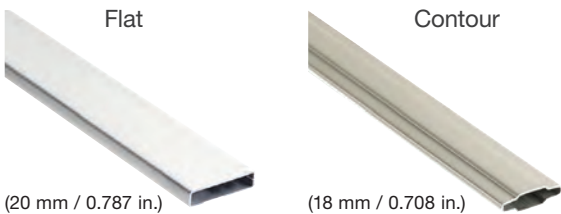

(28.6 mm / 1.125 in.)

**GBG Bar Options**

(20 mm / 0.787 in.)

(18 mm / 0.708 in.)

**GBG Color Options**

**Options Key**

- 🔥 Simulated Divided Lites (SDL)\*\*
- ◆ Flat White Grilles Between Glass Only (GBGFW)
- 🔥 Flat or Contour, White or Color Grilles Between Glass (GBGF / GBGC)
- Removable Wood Grilles (RG)
- ◆ Fixed Grilles (FXG)