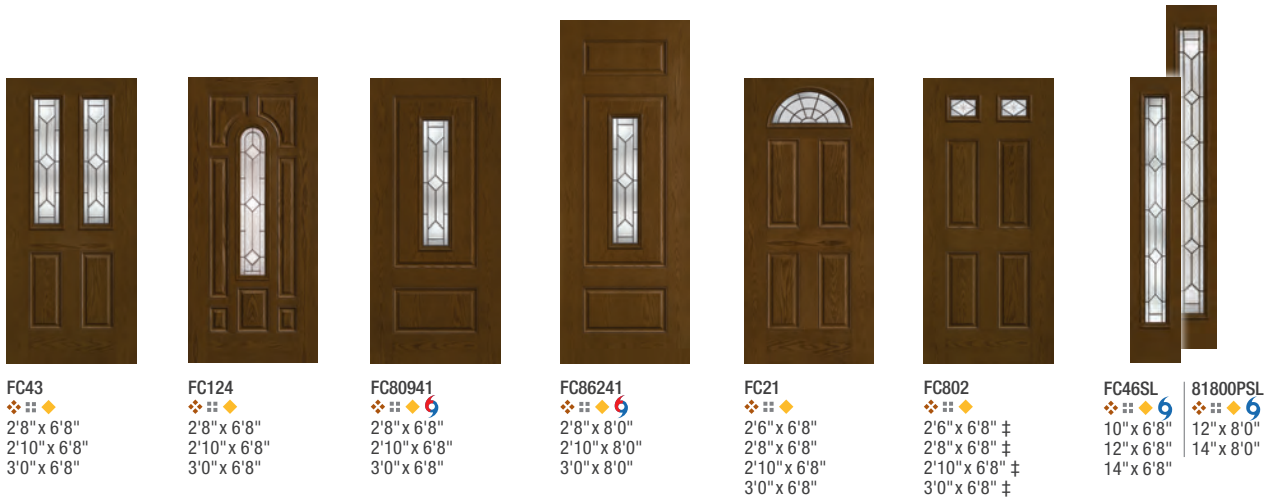

FC43 ❖ ❖ ❖ ❖ ❖ 2'8" x 6'8" 2'10" x 6'8" 3'0" x 6'8"	FC124 ❖ ❖ ❖ ❖ ❖ 2'8" x 6'8" 2'10" x 6'8" 3'0" x 6'8"	FC80941 ❖ ❖ ❖ ❖ ❖ 2'8" x 6'8" 2'10" x 6'8" 3'0" x 6'8"	FC86241 ❖ ❖ ❖ ❖ ❖ 2'6" x 8'0" 2'10" x 8'0" 3'0" x 8'0"	FC21 ❖ ❖ ❖ ❖ ❖ 2'6" x 6'8" 2'8" x 6'8" 2'10" x 6'8" 3'0" x 6'8"	FC802 ❖ ❖ ❖ ❖ ❖ 2'6" x 6'8" ‡ 2'8" x 6'8" ‡ 2'10" x 6'8" ‡ 3'0" x 6'8" ‡	FC46SL ❖ ❖ ❖ ❖ ❖ 10" x 6'8" 12" x 6'8" 14" x 6'8"	81800PSL ❖ ❖ ❖ ❖ ❖ 12" x 8'0" 14" x 8'0"

Note: See page 273 for important product details that may help with your purchase decision.