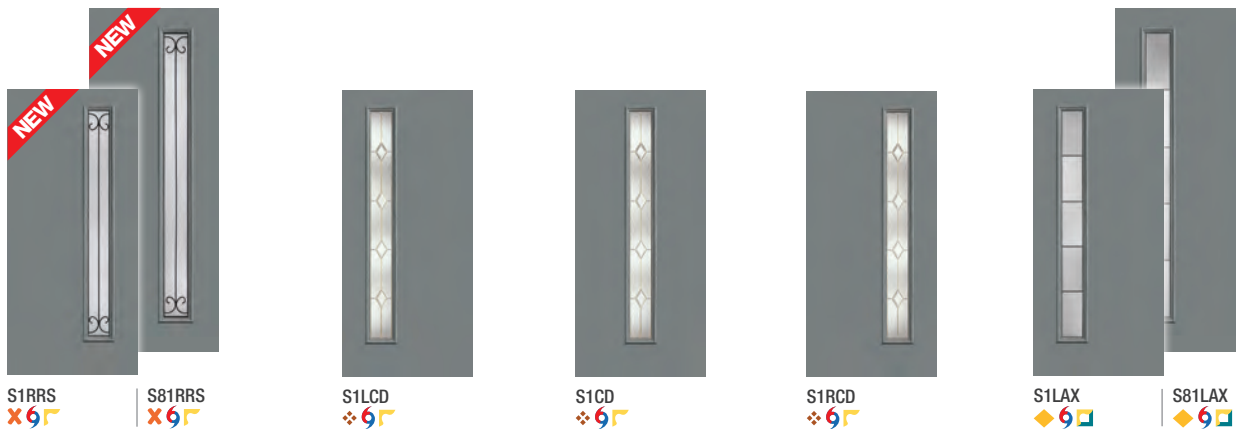

Línea *Continues on next page.*

It's your decision, by design.

Select a look for the door and sidelites. Choose a material. Find an available glass design and frame to complete the statement. Stain or paint it any color. Explore all the possible combinations at www.thermatru.com/pulse.

Wood-Grained Fiberglass: Mahogany or Oak (Shown in Natural Oak stain.)	Smooth Fiberglass	Steel

Privacy & Textured Glass Options

Add the code to the blank in the style number for the desired door and glass combination. For details on glass options, see page 234.

XE = NEW Satin Etch Glass
XR = Rainglass
XC = Chord Glass
XJ = Chinchilla Glass
XN = Granite Glass

Options Key

- 6 Brass Caming (1A)
- 6 Brushed Nickel Caming (1C)
- 6 Black Nickel Caming (1D)
- 6 Red Waterglass / Brushed Nickel Caming (1C)
- 6 Granite Glass / Black Nickel Caming (1D)
- 6 WBDP / HVHZ Options
- 6 NEW Flat Lite Frame*
- 6 Scrolled Lite Frame

Features Key

- X Wrought Iron (1W)
- Low-E Glass (LE)