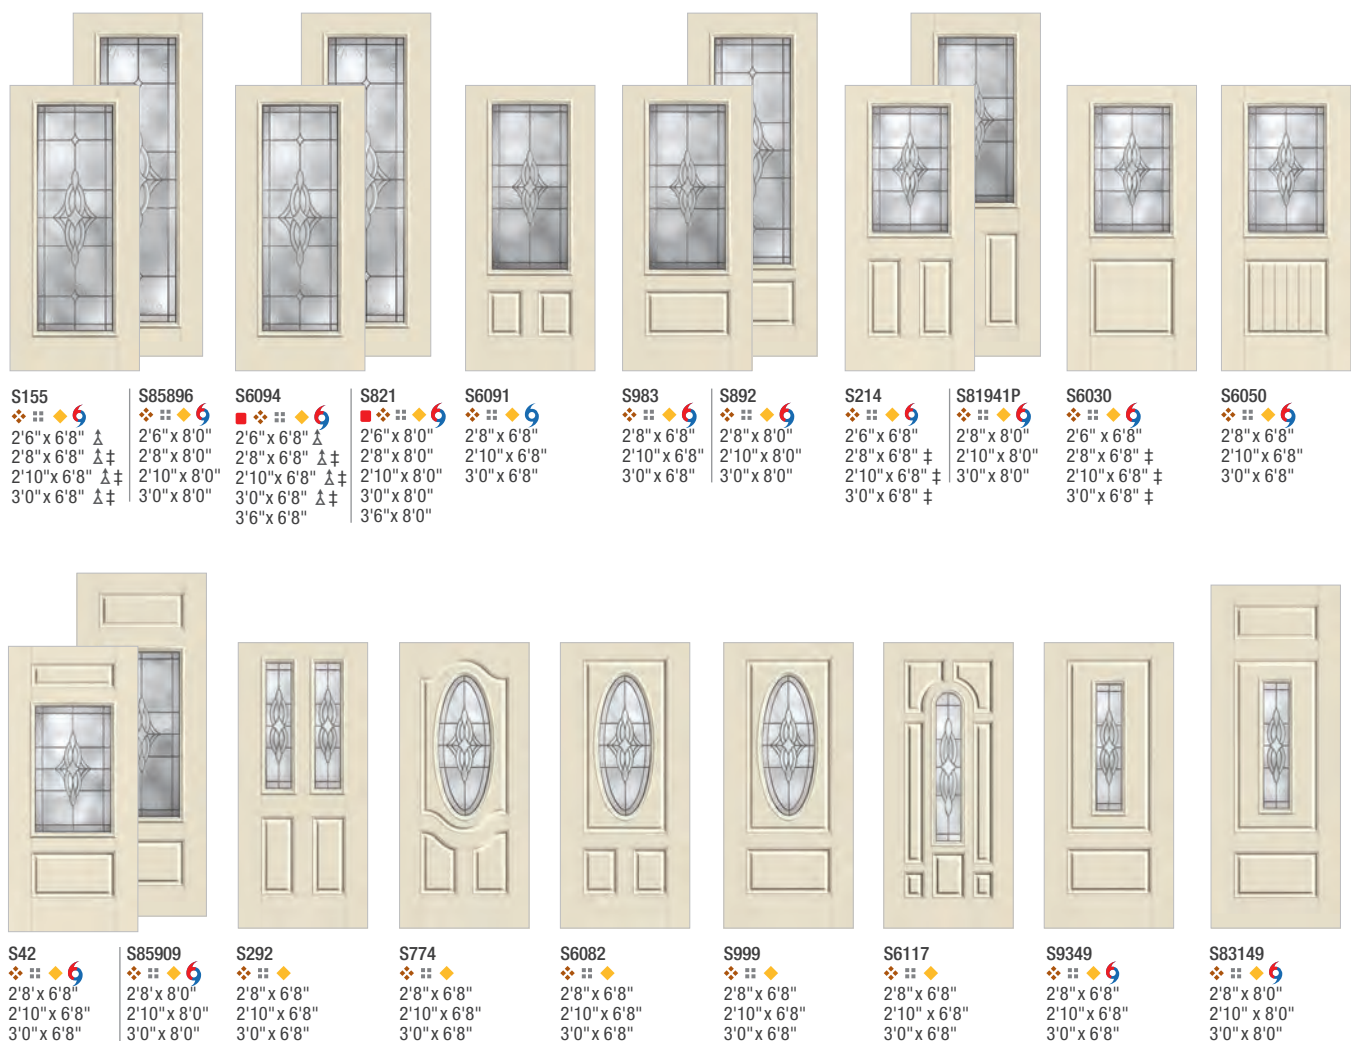

Smooth-Star®

*Not recommended for use behind storm doors or to be painted dark colors, if exposed to direct sunlight.
Note: See page 273 for important product details that may help with your purchase decision.