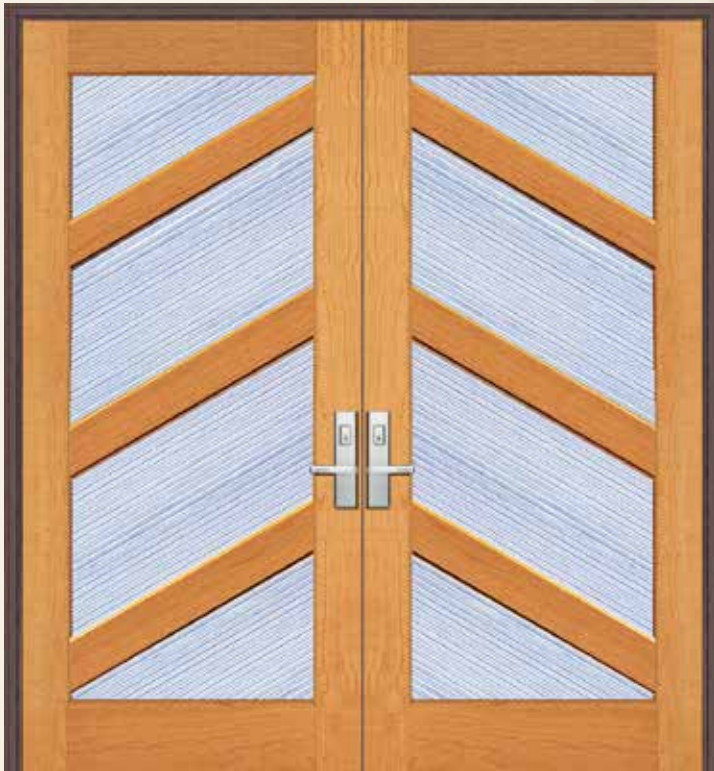

S/L WD1860 w/ Lami Glass S/L

WD1931 © w/ Rain Glass

Exotic and local wood types are available for all Western doors

WD1848 © W/ Fluted Glass

S/L WD1577 © w/ Clear Bevelled Glass S/L

WD1947 © w/ Reed Glass

S/L