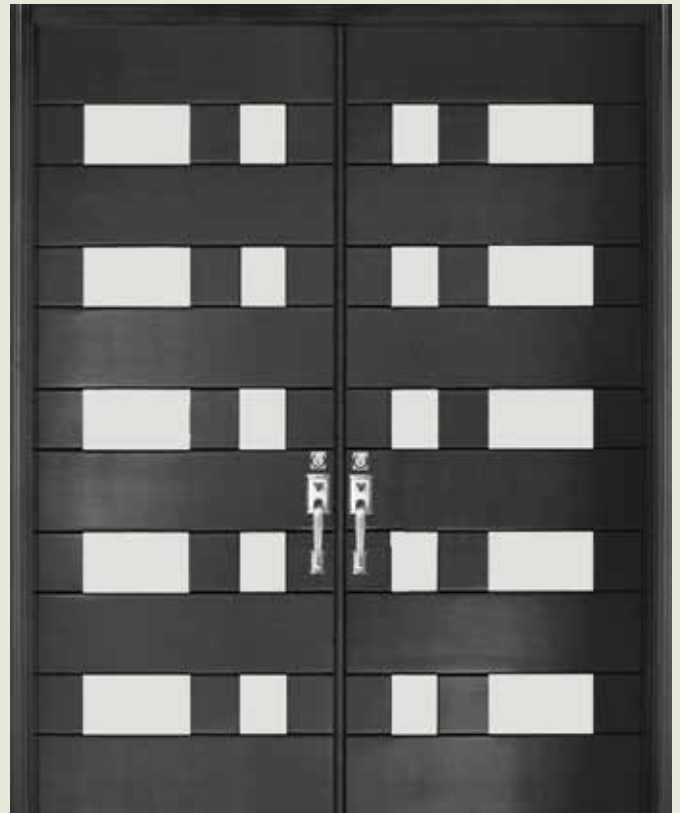

WD1945 © w/ Lami Glass