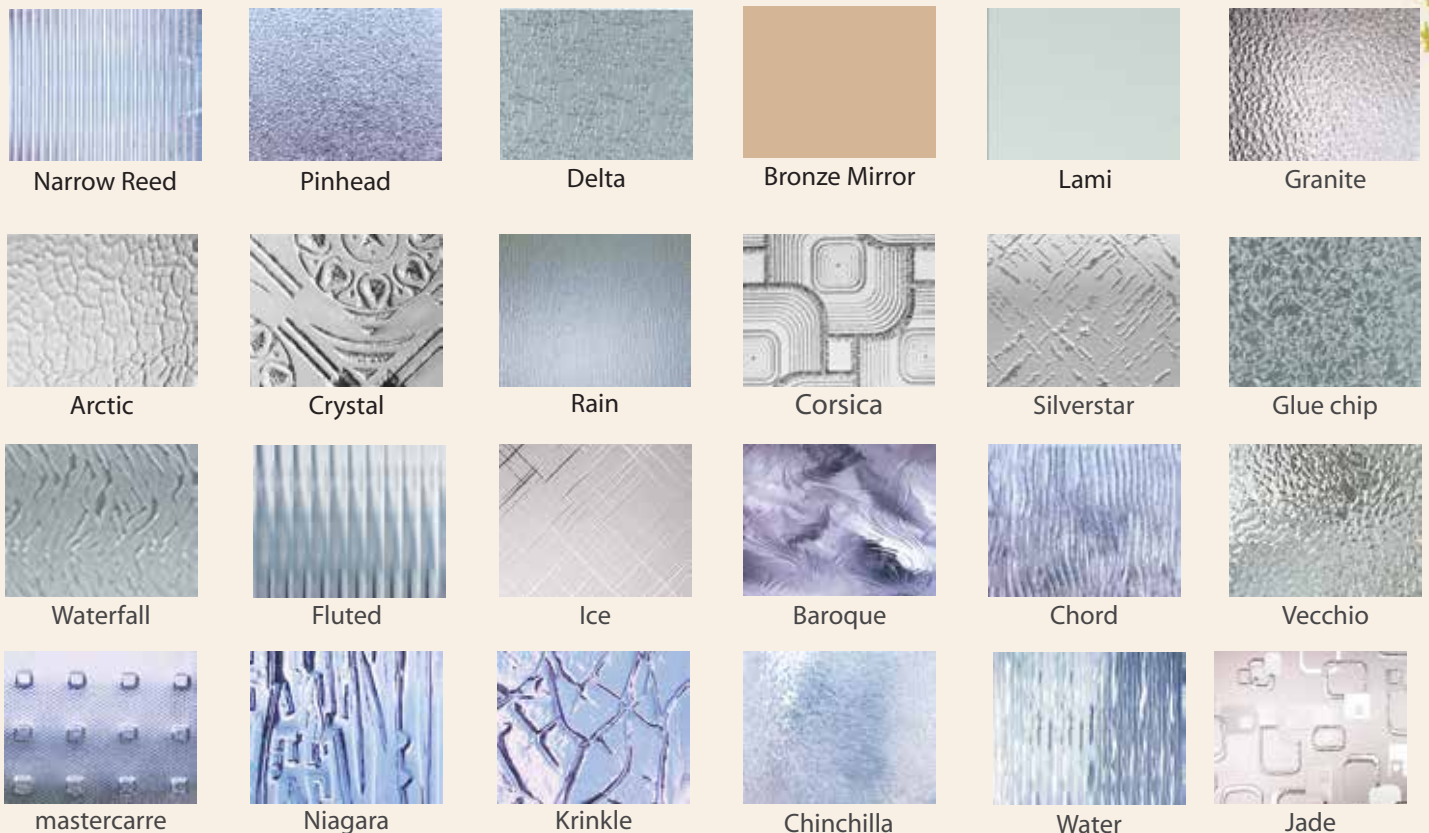

WD1850 © S/L

WD1355 © w/Lami Glass

All Western Doors are available in local and exotic wood species

Western doors are available with metal separators and metal panels

All Western Doors are available with all glass choices