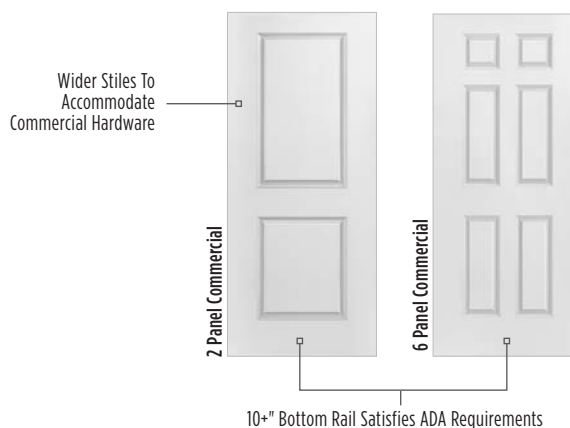

MOLDED PANEL DOORS

▶ Riverside / 5 Panel Equal Smooth

▶ Cheyenne / 2 Panel Camber-Top Plank

- ▶ Familiar designs with universal appeal add a defining element to any space
- ▶ Perfect for painting
- ▶ Full range of passage and bifold doors
- ▶ Safe 'N Sound, solid core construction available for better durability and sound reduction with the heft and feel of a wood door
- ▶ 20-minute fire-rated doors available for select heights and designs (1-3/4" width only)