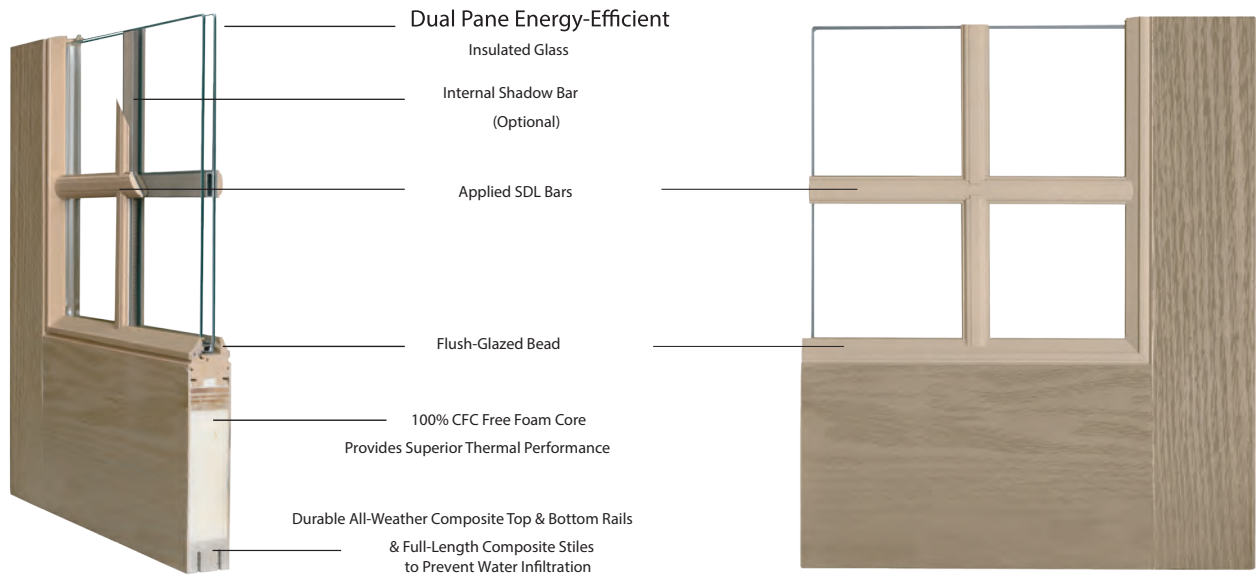

FLUSH-GLAZED w/ SIMULATED DIVIDED LITES