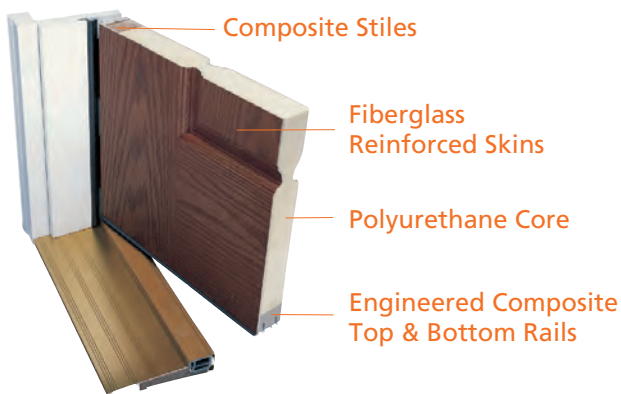

HydroShield™ technology

FIBERGLASS DOORS

Our fiberglass entry doors with exclusive Hydroshield Technology™ feature fiberglass reinforced door skins, full-length composite stiles, and composite top & bottom rails to prevent water infiltration on all six sides.

FULL LENGTH COMPOSITE TOP AND BOTTOM RAILS
Additional non-porous protection keeps water from seeping into the door and helps prevent the build up of mold or mildew.

FIBERGLASS REINFORCED SKIN
Fiberglass is unmarred by the wear and tear of everyday use and is unaffected by moisture and humidity. Our doors will not rot, splinter or warp like wood, and won't dent or delaminate like steel.

FULL LENGTH COMPOSITE STILES
All Plastpro fiberglass entry doors feature full length composite stiles to prevent water infiltration into the door and ensures our door will never warp, rot, or rust.

HYDROSHIELD ENTRY SYSTEM FEATURES & BENEFITS

- MOISTURE RESISTANT
- ROT RESISTANT
- INSECT RESISTANT
- TWICE THE SCREW HOLDING POWER OF WOOD
- READY TO PAINT OR STAIN