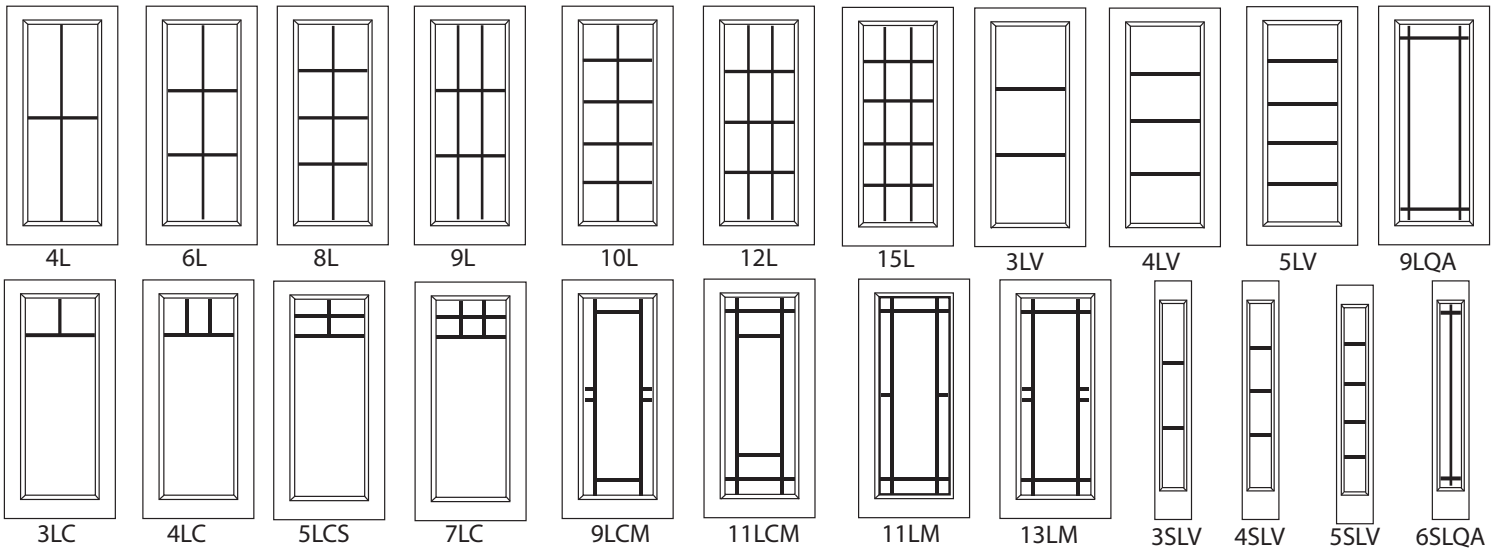

Fiberglass Door and Sidelite SDL Configurations