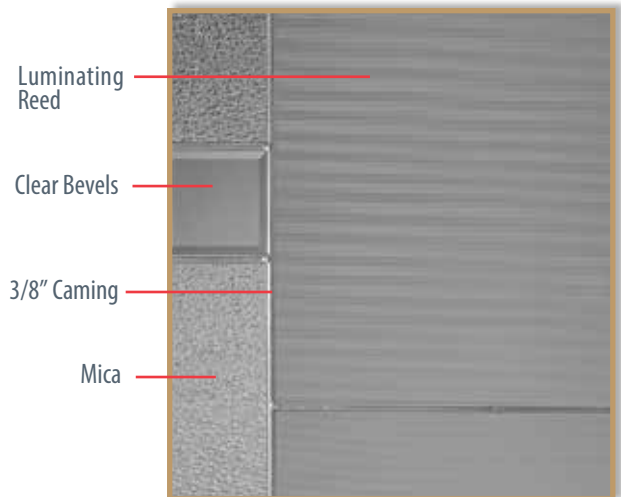

Shown in Zinc

7 PRIVACY

* Not shown.