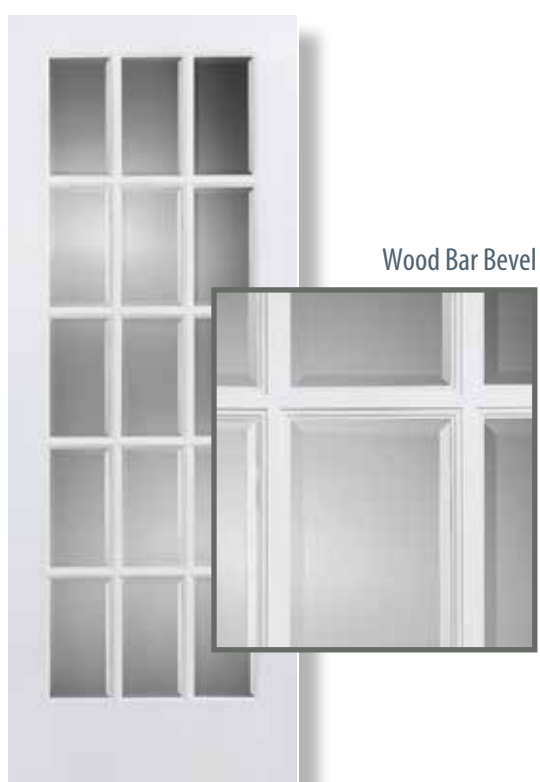

Woodbar* Bevel **PRIVACY 1**

Option: Woodbar* Flat
*2/0 and 2/2 doors will be 10 lite